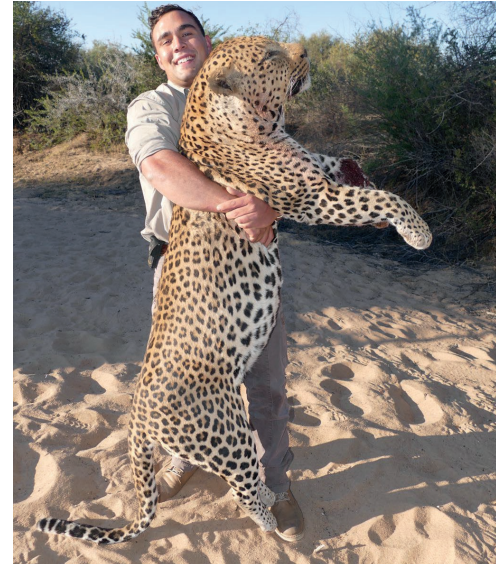

Daily rates Burg Gusinde	USD / $
1 Hunter: 1 PH per day	750.00
2 Hunters: 1 PH per day	650.00
Observer/day	450.00

Daily rates include:

- Meet and greet.
- Camp accommodation.
- All meals.
- Local soft and alcoholic beverages (moderate quantities).
- Laundry service & housekeeping.
- WIFI
- Services of professional hunter and vehicle.
- Skinners, trackers and camp staff.
- Field preparation of trophies.

Not included in the daily rates:

- All flights, charters, visas and airport taxi.
- Accommodation before and after the safari.
- Road return transfer fees.
- Rifle hire @ US$ 80.00 per day. Ammunition at cost.
- CITES permits & tags (where applicable).
- Trophy fees. Wounded animals are considered killed.
- Taxidermy, dipping, pack & collection of trophies
- Gratuities.
- Additional transfers between hunting areas (P.O.R).
- Medical evacuation, trophy, trip cancellation and personal insurance.

BOOKING CONDITIONS

Deposit of 50% on all daily rates confirms the safari. Exception: Trophy elephant hunts require 4 instalments, each of 25% on the total hunt value, from the date of booking to 2 weeks prior to the commencement of the hunt.

TERMS & CONDITIONS

Safaris are confirmed on receipt of 50% of the TOTAL DAILY RATE. The balance, which consists of TOTAL HUNTING COST (less deposit paid) and any additional costs incurred, is payable 60 days prior to the commencement of the safari. Trophy fees are payable at the conclusion of the safari and can be made in cash in camp (new US dollar notes only) or by electronic bank transfer, prior to the safari. Any unused credits will be refunded. Any other payment arrangement must be authorized in writing.

Cancellation Policy

There will be no refund on a deposit within six (6) months prior to the 1st of March of the year the hunt is to take place in. If cancelled longer than 6 months prior to this date, 50% of the deposit will be refunded.

Indemnity

All safari activities are potentially dangerous and all lawful directions of the safari operator and/or his staff must be followed. The operator and/or its directors or associates will not accept responsibility for any individual's negligence, illness, accident or loss suffered by the client during the safari or for any costs incurred as a result thereof.

PRICES ARE SUBJECT TO CHANGE WITHOUT PRIOR NOTICE
The general terms of Muller Hunting & Safari SA PTY Ltd. apply.

Sales Office:

Anja Mueller
Cell SA: +27-82-9470410
Cell GER: +49-151-11861016
Email: anja@muller-hunting.com

Office Address:

Muller Hunting & Safari SA PTY Ltd.
39 Ocean View Drive
8005 Green Point
South Africa

Location of base:

NGIRI Private Game Reserve
Brakfontein Farm Road
6135 Alicedale
Eastern Cape

PRICELIST 2024-2025